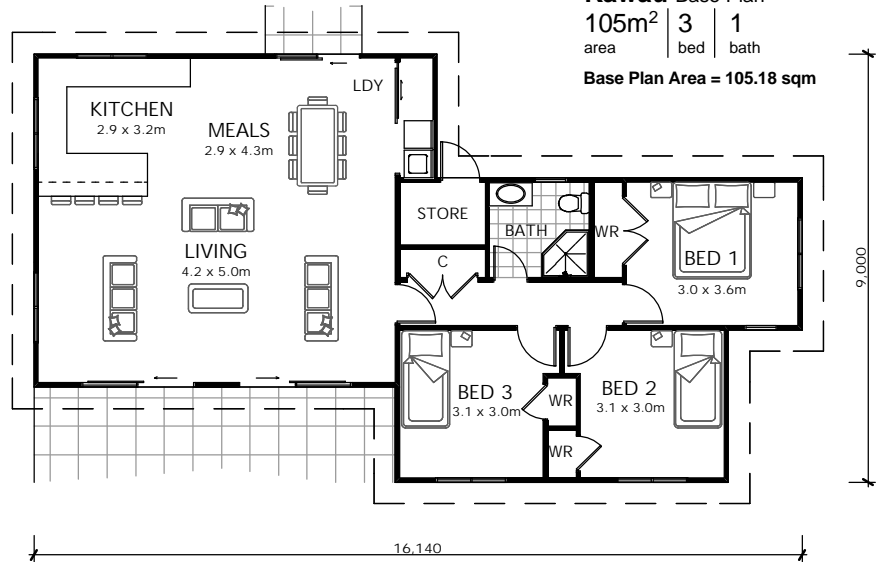

newStart bach
Love your home

The Newstart Bach Series has been designed as a modular building system. You can add to your base plan with one or as many options as you can afford, or as the family grows.

Kawau Base Plan
105m² | 3 | 1
area | bed | bath
Base Plan Area = 105.18 sqm

Kawau - All Options
205m² | 4 | 2
area | bed | bath

Base House Area = 105.18 sqm
Optional Master Suite = 22.38 sqm
Optional Rumpus = 22.29 sqm
Optional Garage = 36.01 sqm
Optional Outdoor Living = 19.40 sqm
Total Plan Area = 205.26 sqm