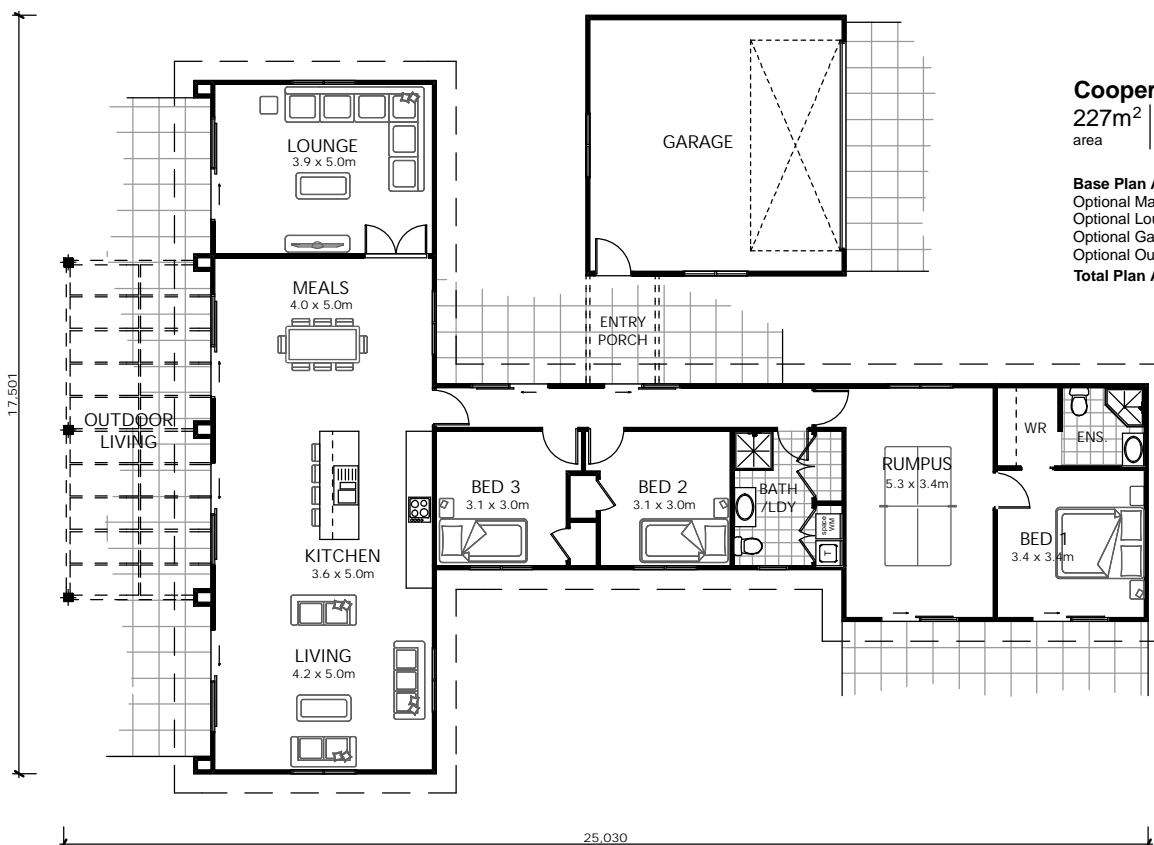

# newStart bach

Love your home

The Newstart Bach Series has been designed as a modular building system. You can add to your base plan with one or as many options as you can afford, or as the family grows.

**Coopers Base Plan**  
 123m<sup>2</sup> | 3 | 1  
 area | bed | bath  
 Base Plan Area = 122.85 sqm

**Coopers - All Options**  
 227m<sup>2</sup> | 3 | 2  
 area | bed | bath

Base Plan Area = 122.85 sqm  
 Optional Master Suite = 19.16 sqm  
 Optional Lounge = 20.96 sqm  
 Optional Garage = 36.01 sqm  
 Optional Outdoor Living = 27.65 sqm  
 Total Plan Area = 226.63 sqm