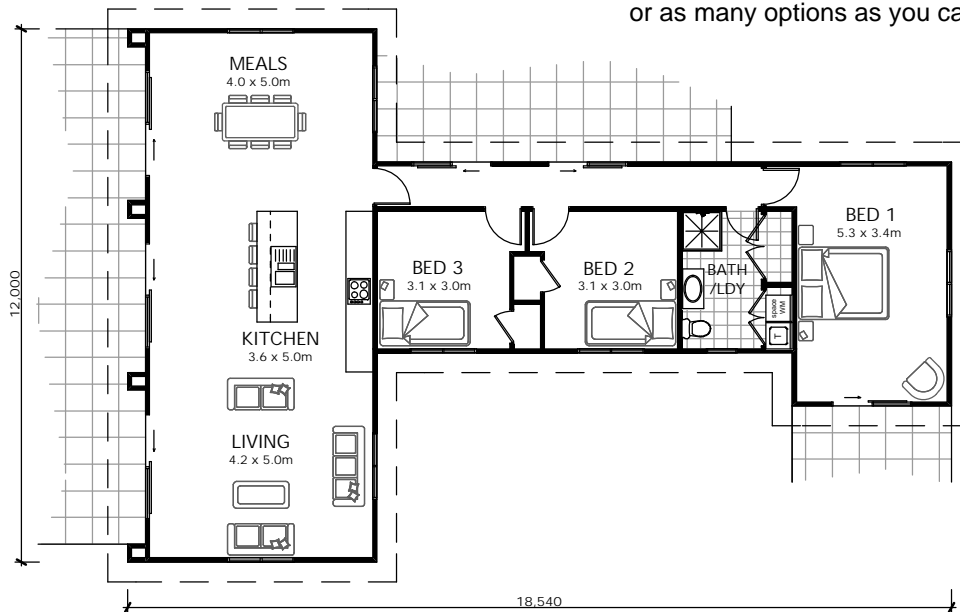

# newStart bach

Love your home

The Newstart Bach Series has been designed as a modular building system. You can add to your base plan with one or as many options as you can afford, or as the family grows.

**Coopers Base Plan**  
 123m<sup>2</sup> | 3 | 1  
 area | bed | bath  
 Base Plan Area = 122.85 sqm

**Coopers - All Options**  
 227m<sup>2</sup> | 3 | 2  
 area | bed | bath

Base Plan Area = 122.85 sqm  
 Optional Master Suite = 19.16 sqm  
 Optional Lounge = 20.96 sqm  
 Optional Garage = 36.01 sqm  
 Optional Outdoor Living = 27.65 sqm  
 Total Plan Area = 226.63 sqm